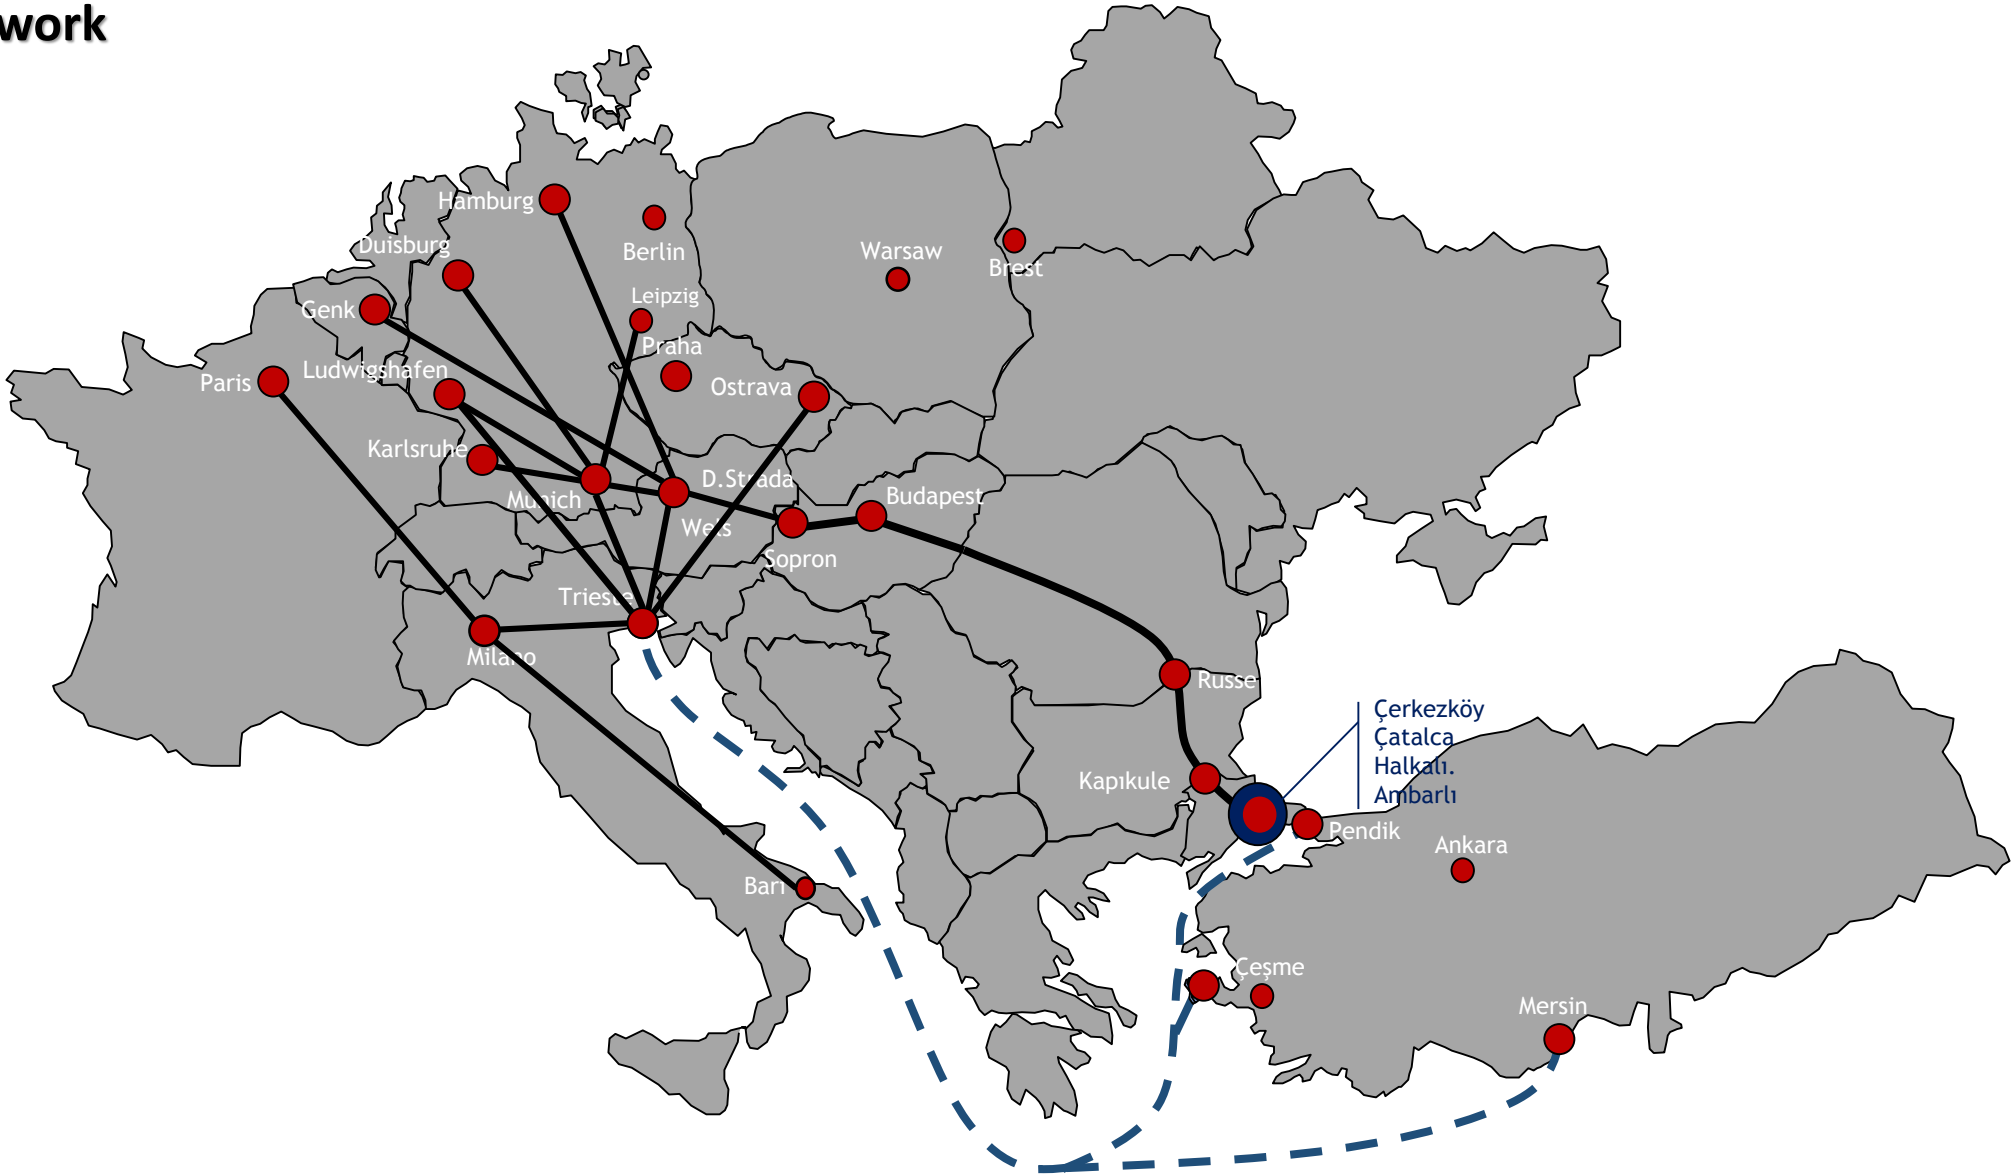

Intermodal & Rail Network

LAND RAUTE

Hamburg-
Bremen (DE)
4 RT per week

NEUSS(DE)
5 RT per week

MUNICH (DE)
2 RT per week

VERONA (IT)
5 RT per week

SOPRON GYSEV
HUB (HU)

BILK RCO
HUB(HU)

3rd Party services
Currently running

ISTANBUL (TR)
5 RT per week

Intermodal & Rail Network

RO-RO ROUTE

DUISBURG (DE)
4 RT per week

Hamburg-Bremen (DE)
4 RT per week

MUNICH (DE)
5 RT per week

TRIEST
PORT (IT)

ISTANBUL (TR)
5 RT per week

Rail Connections

RO - RO LINE

Combined Network

-  Road / Rail intersection
-  Terminals
-  RORO lines
-  Block train

Forwarding Service

> Seafreight Transport

- Full container loading (FCL)
- Less-than full container loading (LCL)
- IMO containers
- OOG cargo in Open Top, Flat Rack and MAFI containers/trailers
- Ro-Ro cargo (cars and vehicles)
- Reefer containers
- Reallocations and diplomatic movements, sensitive cargo